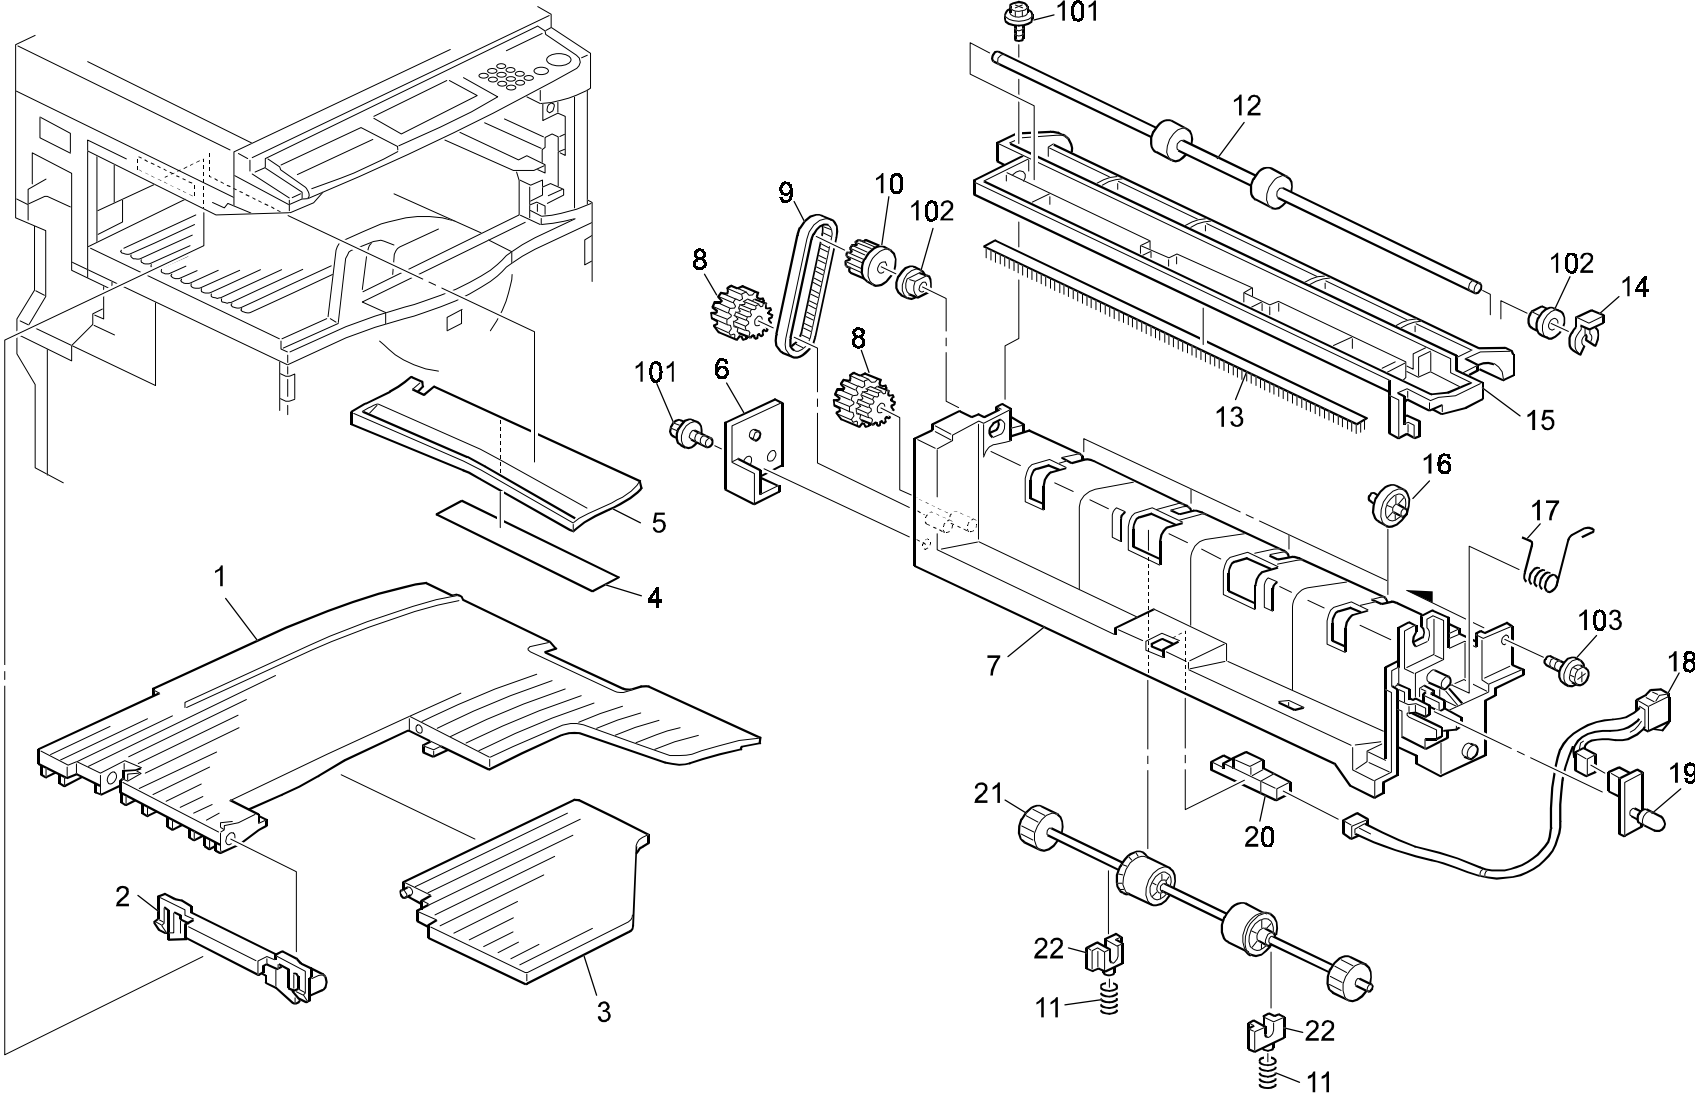

PT270 (A898)

PARTS CATALOG

INTRODUCTION

This chapter instructs you the numbers and names of parts on this machine.

INDEX to PARTS CATALOG

1.1 Bin Tray unit (A898).....	2
PARTS INDEX	5

1.1 Bin Tray unit (A898)

1.1 Bin Tray unit (A898)

Index No.	Part No.	Description	Q'ty Per Assembly
1	A898 2611	Tray Exit	1
2	A898 2615	Guide Tray Exit	1
3	A898 2612	Tray Exit Auxiliary	1
4	A898 2622	Film Guide Uppre	1
5	A898 2621	Guide Tray Exit Upper	1
6	A898 1321	Cover Drive	1
7	A898 1131	Frame Lower	1
8	A898 1331	Pulley - 22/31Z	2
9	AA04 3522	Timing Belt - B30S3M189	1
10	A898 1231	Pulley - 15Z	1
11	AA06 3341	Compression Spring	2
12	A898 1221	Exit Roller Drive	1
13	AA12 0094	Antistatic Brush	1
14	5447 2681	Snap Ring	1
15	A898 1121	Frame Upper	1
16	A898 1151	Roller Driven Entrance	4
17	AA06 6317	Torsion Spring	1
18	A898 1421	LED Harness	1
19	A629 5110	Paper Indicator Board	1
20	AW01 0088	Sensor GP2A200LCS - Assembly	1
21	A898 1161	Exit Roller Driven	1
22	AA08 0232	Bushing - M4	2

Index No.	Part No.	Description	Q'ty Per Assembly
101	0450 3008B	Tapping Screw - M3x8	
102	0805 3480	Bushing - 6mm	
103	0451 3008B	Tapping Screw - M3x8	

PARTS INDEX

Part No.	Description	Page and Index No.
A898 1121	Frame Upper	3- 15
A898 1131	Frame Lower	3- 7
A898 1151	Roller Driven Entrance	3- 16
A898 1161	Exit Roller Driven	3- 21
A898 1221	Exit Roller Drive	3- 12
A898 1231	Pulley - 15Z	3- 10
A898 1321	Cover Drive	3- 6
A898 1331	Pulley - 22/31Z	3- 8
A898 1421	LED Harness	3- 18
A898 2611	Tray Exit	3- 1
A898 2612	Tray Exit Auxiliary	3- 3
A898 2615	Guide Tray Exit	3- 2
A898 2621	Guide Tray Exit Upper	3- 5
A898 2622	Film Guide Uppre	3- 4

Part No.	Description	Page and Index No
AA04 3522	Timing Belt - B30S3M189	3- 9
AA06 3341	Compression Spring	3- 11
AA06 6317	Torsion Spring	3- 17
AA08 0232	Bushing - M4	3- 22
AA12 0094	Antistatic Brush	3- 13
AW01 0088	Sensor GP2A200LCS - Assembly	3- 20